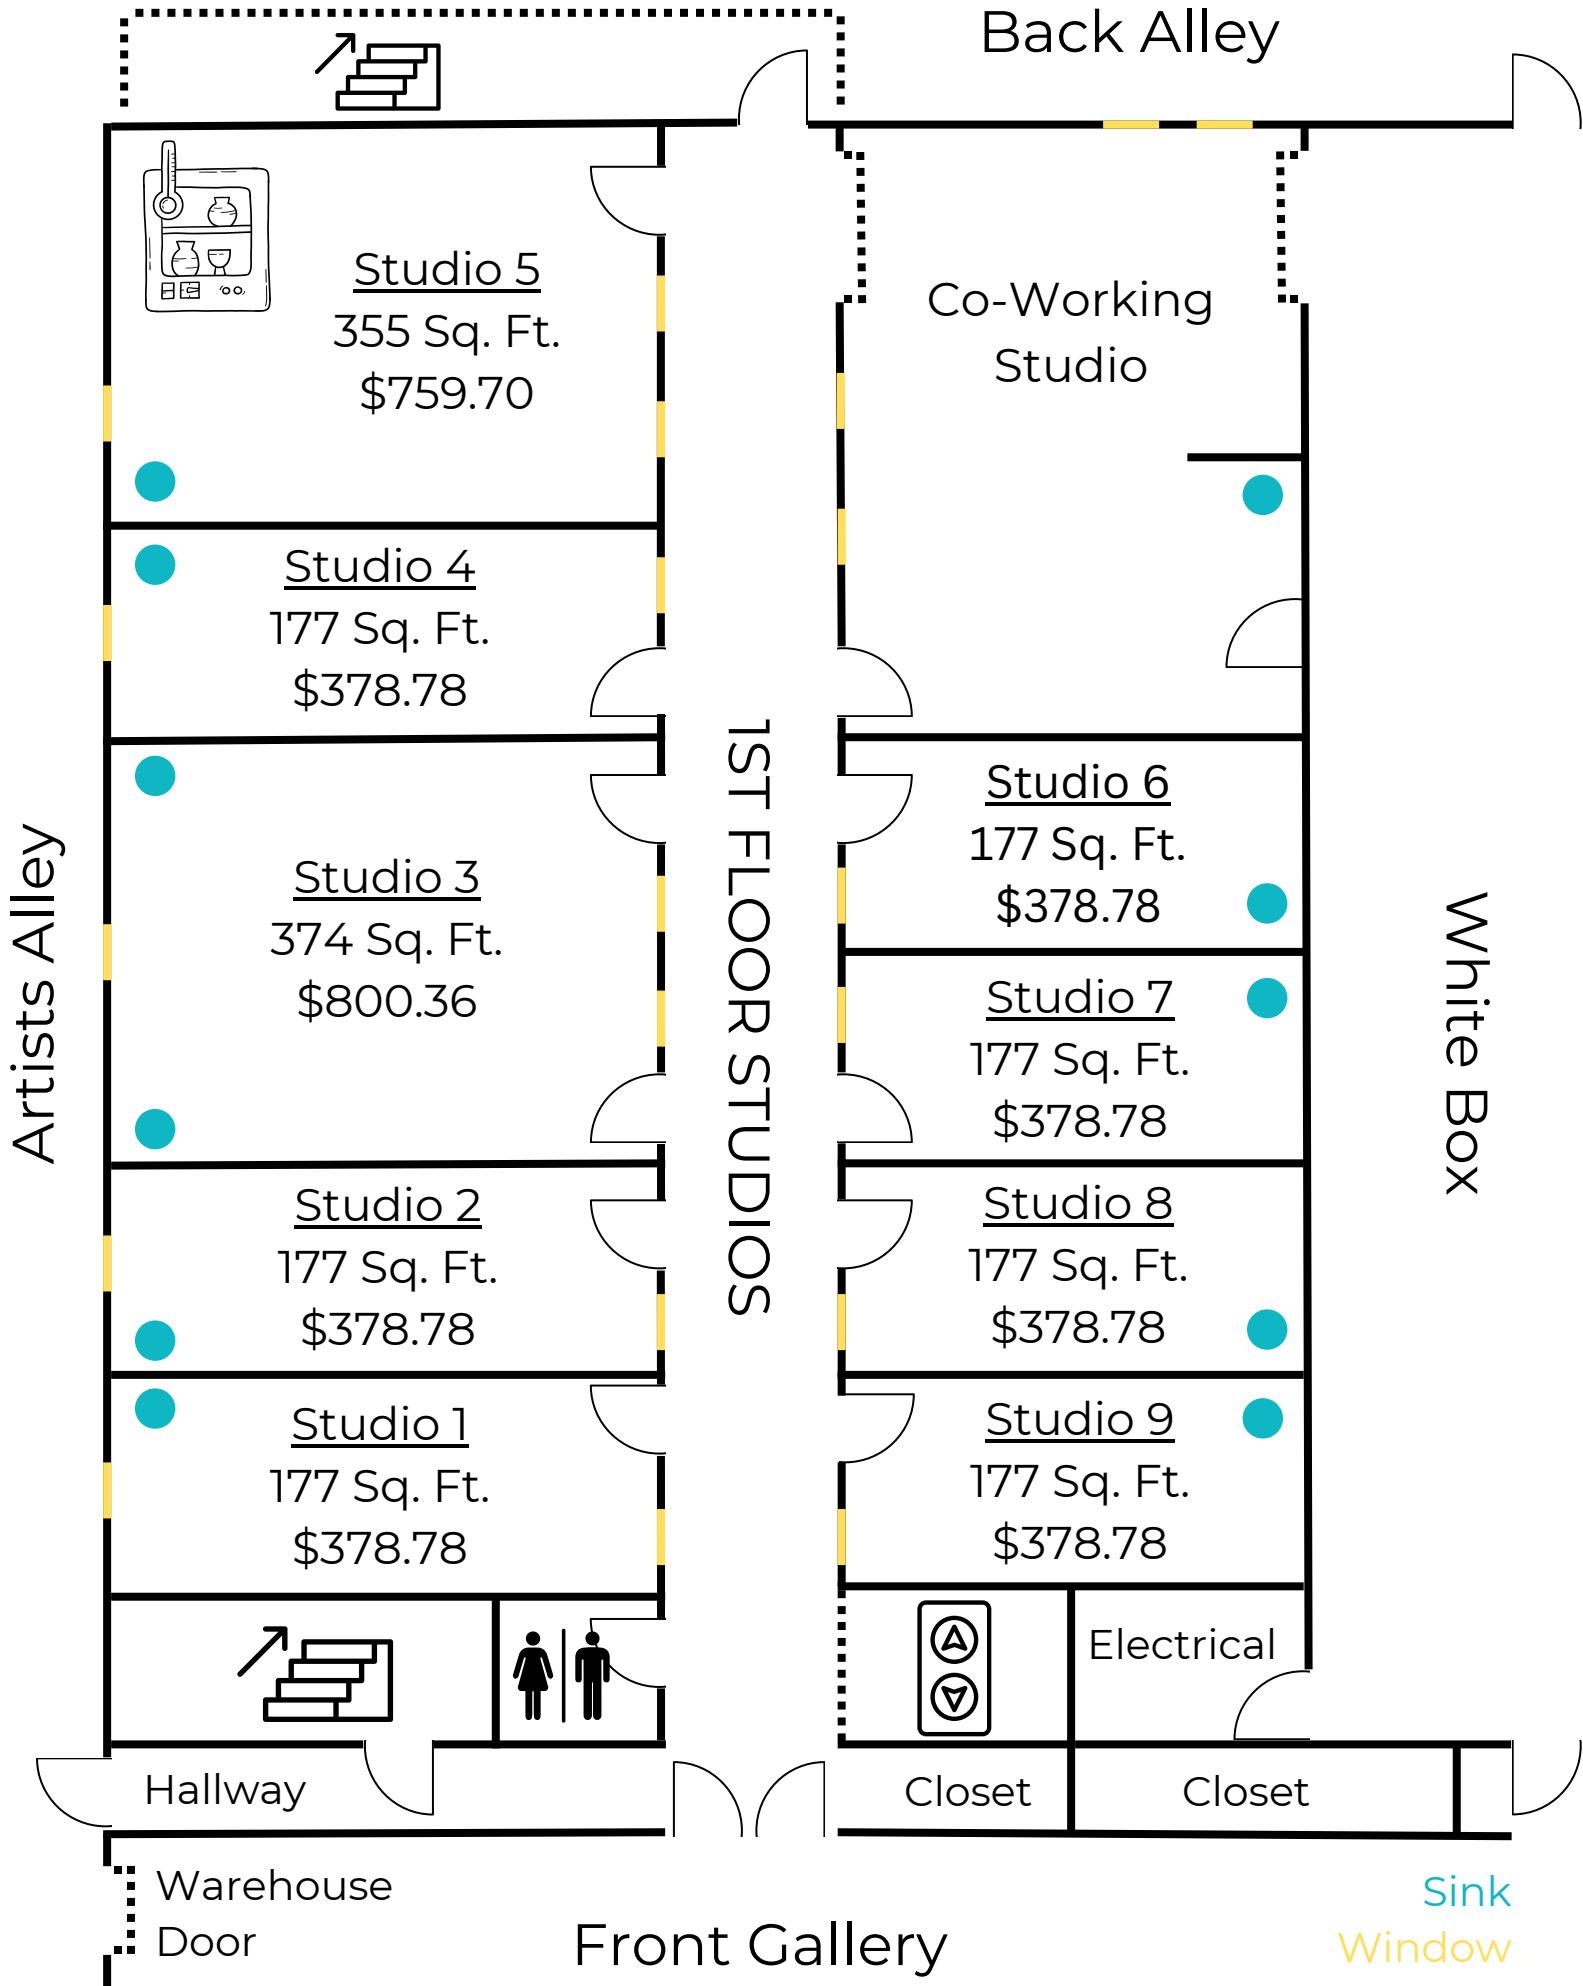

## RESIDENT STUDIOS FLOOR PLAN

Back Alley

Studio 5  
355 Sq. Ft.  
\$759.70

Co-Working  
Studio

Studio 4  
177 Sq. Ft.  
\$378.78

Studio 3  
374 Sq. Ft.  
\$800.36

Studio 6  
177 Sq. Ft.  
\$378.78

Studio 7  
177 Sq. Ft.  
\$378.78

Studio 2  
177 Sq. Ft.  
\$378.78

Studio 8  
177 Sq. Ft.  
\$378.78

Studio 1  
177 Sq. Ft.  
\$378.78

Studio 9  
177 Sq. Ft.  
\$378.78

Artists Alley

1ST FLOOR STUDIOS

White Box

Electrical

Hallway

Closet

Closet

Warehouse  
Door

Front Gallery

Sink  
Window