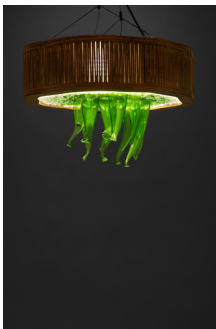

\$175, \$200, \$200, N/A, \$350, \$350, \$250,

Installation 2015 \$200, N/A, \$175, \$200, \$200, \$225, \$350,
\$350, \$175, \$175, \$175, \$175

Green Gator

cast bottle glass

4 x 16 x 56 in.

Sculpture

2015

Retail Price: \$2,000.00

Swamp Flipped

Come together to gaze upward in wonder and delight.

fused and blown bottle glass, resin, plexi, wood, led light

12 x 22 x 19 in.

Sculpture

2021

Retail Price: \$2,000.00